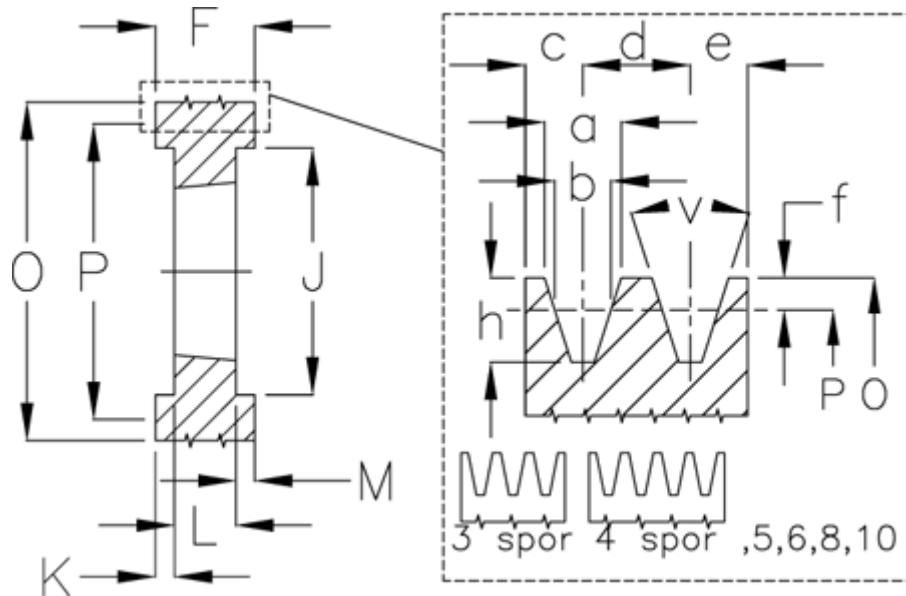

Article number: 604110017005

Description: V-belt pulley SPA 170/5 TL2517

## Measures

a	= 12.7	For bush	= 2517	O	= 175.5
b	= 11.0	h	= 13.8	P	= 170
Bush $\zeta$ max	= 60	J	= 135	Type	= SPA
c	= 10.0	K	= 17,5	v	= 38 degrees
d	= 15.0	L	= 45		
e	= 10.0	m	= 17.5		
f	= 2.8	N	= -		
F	= 80	Number of ribs	= 5		